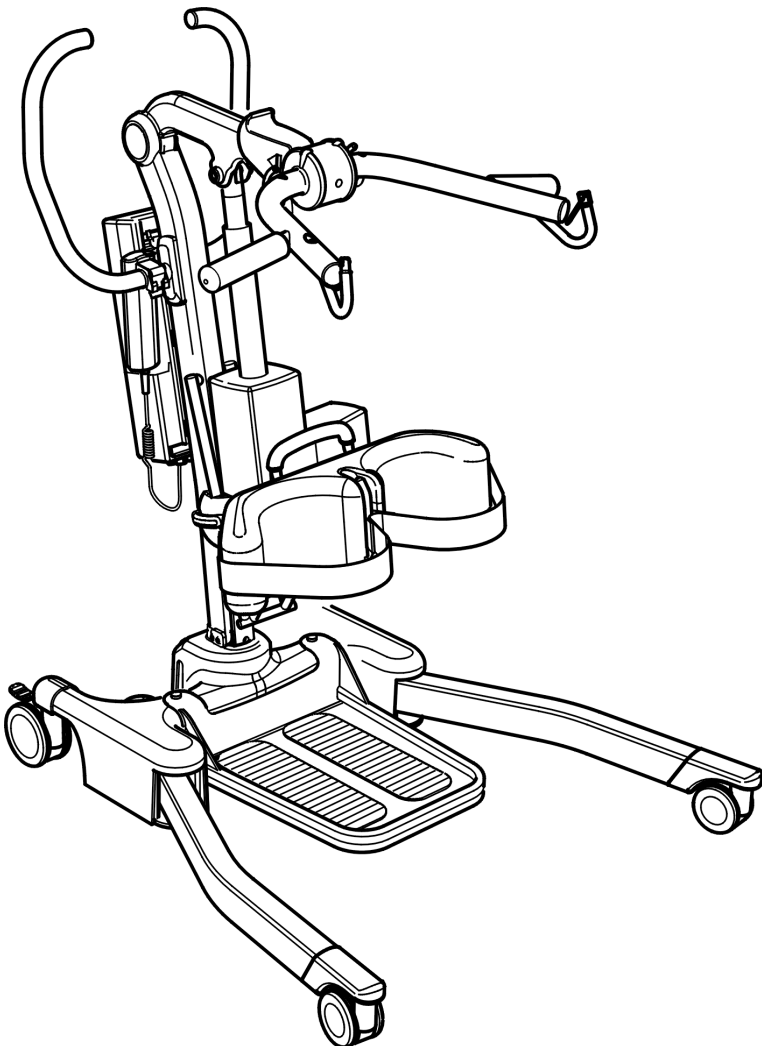

## Oxford® Journey

NO	PART NUMBER	DESCRIPTION	QTY
1	0Y0066	100mm rear castor (braked)	2
2	0Y0109	75mm front castor (non-braked)	2
3	0Y0680	Mast assembly (including latch mechanism)	1
4	0Y0664	Cow horn and boom assembly	1
5	0Y0660	Base assembly (inc. base casting, bottom plate, welded post & labels, not internal parts)	1
6	0Y0675	Left leg extrusion (including fixings)	1
7	0Y0676	Right leg extrusion (including fixings)	1
8	39001167	Control box (Smart™ Monitor)	1
	0Y0678	Control box (Standard)	1
9	11012180	Battery pack	1
10	39001202	User handset (Smart™ Monitor only)	1
	0Y0111	User handset (Standard control box)	1
-	39001179	Calibration handset (Smart™ Monitor only) (not shown)	1
-	39001178	Actuator reset handset (Smart™ Monitor only) (not shown)	1
11	39001183	Charger and stand assembly (with UK charger lead)	1
12	11012183	Charger lead (UK)	1
13	11012184	Charger lead (EU)	1
14	0Y0677	Actuator - 210mm stroke (including location pins, sleeves, cover and labels)	1
15	0Y0069	Battery and controller bracket (inc. fixings)	1
16	0Y0669	Foot pedal mechanism complete	1
17	0Y0042	Foot push pad assembly complete	2
18	0Y0045	Front castor leg inserts including fixings (plastic)	2
19	0Y0659	Upper fixings kit	1
20	0Y0661	Base fixings kit (all bolts, screws and fixings)	1
21	0Y0684	Push handle - left hand	1
22	0Y0685	Push handle - right hand	1
23	0Y0683	Push handle covers	2
24	0Y0682	Pivot joint plastic cover (includes inner and outer piece)	2
25	0Y0662	Cow horn adjustment slide cover (left and right part)	1
26	0Y0666	Cow horn indicator cover (left and right part)	1
27	0Y0674	Knee pad rod adjustment clamp	1
28	0Y0671	Knee pad adjustment fixings	1
29	0Y0686	Rear base cast cover	2
30	0Y0665	Cow horn handle grips	2
31	0Y0672	Kneepad adjustment handle	2
32	0Y0500	Leg strap	1
33	0Y0499	Knee pad (no fixings included)	1
34	0Y0673	Knee pad bracket (not including kneepad or leg strap)	1
35	0Y0670	Foot tray assembly	1
36	0Y0681	Mast lock pin and handle	1
-	0Y0687	Sling retaining clip (not shown)	10
-	0Y0128	Castor tightening wrench (not shown)	1
-	0Y0668	Decal set (excludes serial number labels) (not shown)	1
-	0Y0070	Handset clip (not shown)	2